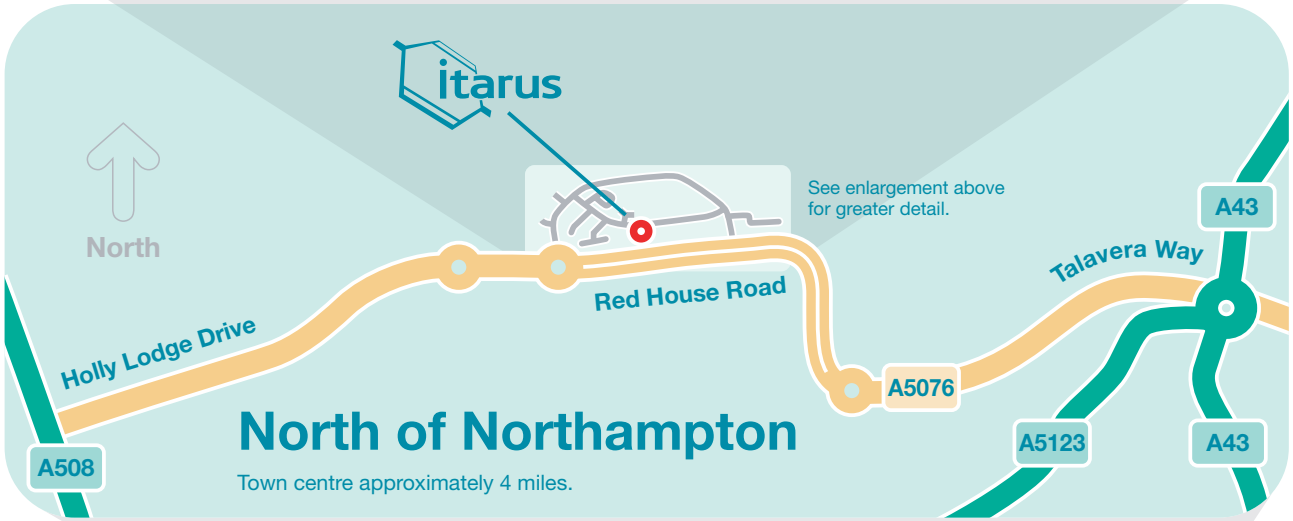

Location maps for Itarus Northampton.

Written directions for road, rail and air travel can be found on page 2.

Where to find us..

We look forward to welcoming you to Itarus Northampton, we are located to the North East of the town approximately 4 miles from the town centre on the A508 northern bypass.

By Road

From the South M1 Motorway (Luton & Heathrow)

- Exit M1 Motorway at junction 15, take A45 towards NORTHAMPTON / WELLINGBROUGH.
- Continue east on A45 and after 5 miles take the exit signposted RING ROAD / KETTERING A43.
- Turn immediately left onto A43 towards KETTERING and continue straight on at the first roundabout.
- At large roundabout take second exit signposted A508 MARKET HARBOROUGH / MOULTON PARK.
- At roundabout bear right signposted A508 MARKET HARBOROUGH.
- After sweeping left bend filter right into Lower Farm Road then the first left into Tenter Road.
- Itarus House is the distinctive white building at the top of the hill on the left hand side.

From the North M6/M1 Motorway (Birmingham & East Midlands)

- Exit motorway just before M6/M1 intersection at M1 junction 19, take A14 direction CORBY KETTERING.
- Exit A14 at junction 2 and turn right onto A508 Harborough Road direction NORTHAMPTON.
- Continue on A508 for 10 miles, straight on at 3 roundabouts until entering outskirts of Northampton.
- At first set of traffic lights turn left onto Holly Lodge Drive, signposted M1 / A43 / A45.
- Take second exit at first roundabout, then first exit at next roundabout onto Lower Farm Road.
- Take first right onto Tenter Road.
- Itarus House is the distinctive white building at the top of the hill on the right hand side.