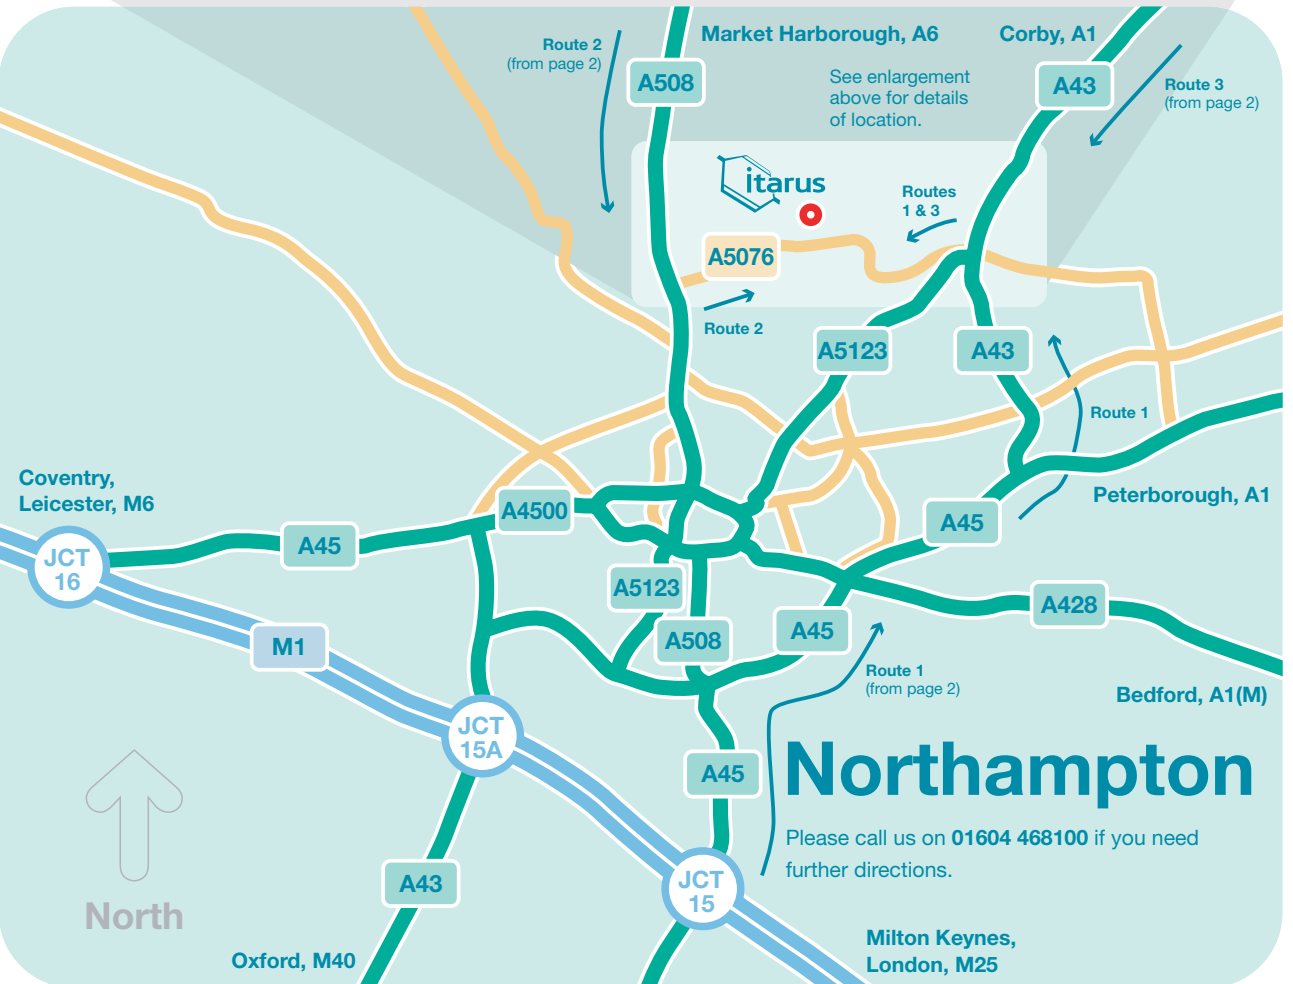

Location maps for Itarus Northampton.

Written directions for road, rail and air travel can be found on page 2.

Where to find us..

We look forward to welcoming you to Itarus Northampton, we are located to the North East of the town approximately 4 miles from the town centre on the A508 northern bypass.

By Road

From the South M1 Motorway (Luton & Heathrow)

- Exit M1 Motorway at junction 15, take A45 towards NORTHAMPTON / WELLINGBROUGH.
- Continue east on A45 and after 5 miles take the exit signposted RING ROAD / KETTERING A43.
- Turn immediately left onto A43 towards KETTERING and continue straight on at the first roundabout.
- At large roundabout take second exit signposted A508 MARKET HARBOROUGH / MOULTON PARK.
- At roundabout bear right signposted A508 MARKET HARBOROUGH.
- After sweeping left bend filter right into Lower Farm Road then the first left into Tenter Road.
- Itarus House is the distinctive white building at the top of the hill on the left hand side.

By Rail

Trains leave London Euston and take approximately 55 minutes to reach Northampton, the station is within walking distance of the town centre and only 4 miles from Itarus Northampton. A taxi rank can be found outside the main doors to the station and our offices are just a 10-15 minute journey.

By Air

Itarus Northampton is centrally located within easy reach of several major airports:

Coventry Airport - <http://www.coventryairport.co.uk/>

Total distance: 33 miles (53 km) estimated time: 45 min

London Luton - www.london-luton.co.uk