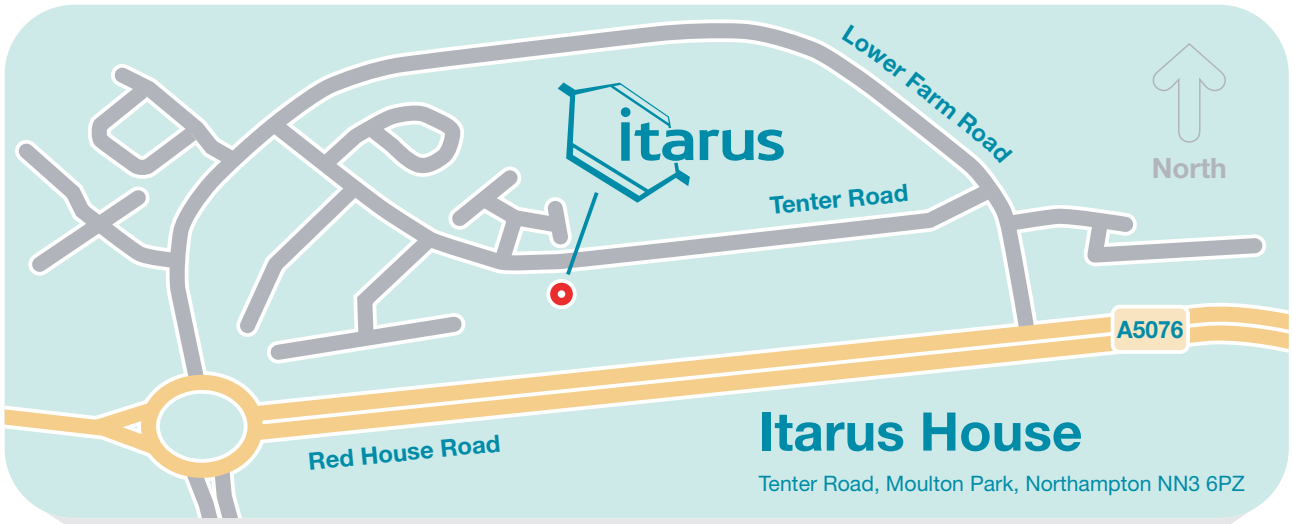

Location maps for Itarus Northampton.

Written directions for road, rail and air travel can be found on page 2.

Where to find us..

We look forward to welcoming you to Itarus Northampton, we are located to the North East of the town approximately 4 miles from the town centre on the A508 northern bypass.

By Road

From the South M1 Motorway (Luton & Heathrow)

- Exit M1 Motorway at junction 15, take A45 towards NORTHAMPTON / WELLINGBROUGH.
- Continue east on A45 and after 5 miles take the exit signposted RING ROAD / KETTERING A43.
- Turn immediately left onto A43 towards KETTERING and continue straight on at the first roundabout.
- At large roundabout take second exit signposted A508 MARKET HARBOROUGH / MOULTON PARK.
- At roundabout bear right signposted A508 MARKET HARBOROUGH.
- After sweeping left bend filter right into Lower Farm Road then the first left into Tenter Road.
- Itarus House is the distinctive white building at the top of the hill on the left hand side.

From the North M6/M1 Motorway (Birmingham & East Midlands)

- Exit motorway just before M6/M1 intersection at M1 junction 19, take A14 direction CORBY KETTERING.
- Exit A14 at junction 2 and turn right onto A508 Harborough Road direction NORTHAMPTON.
- Continue on A508 for 10 miles, straight on at 3 roundabouts until entering outskirts of Northampton.
- At first set of traffic lights turn left onto Holly Lodge Drive, signposted M1 / A43 / A45.
- Take second exit at first roundabout, then first exit at next roundabout onto Lower Farm Road.
- Take first right onto Tenter Road.
- Itarus House is the distinctive white building at the top of the hill on the right hand side.