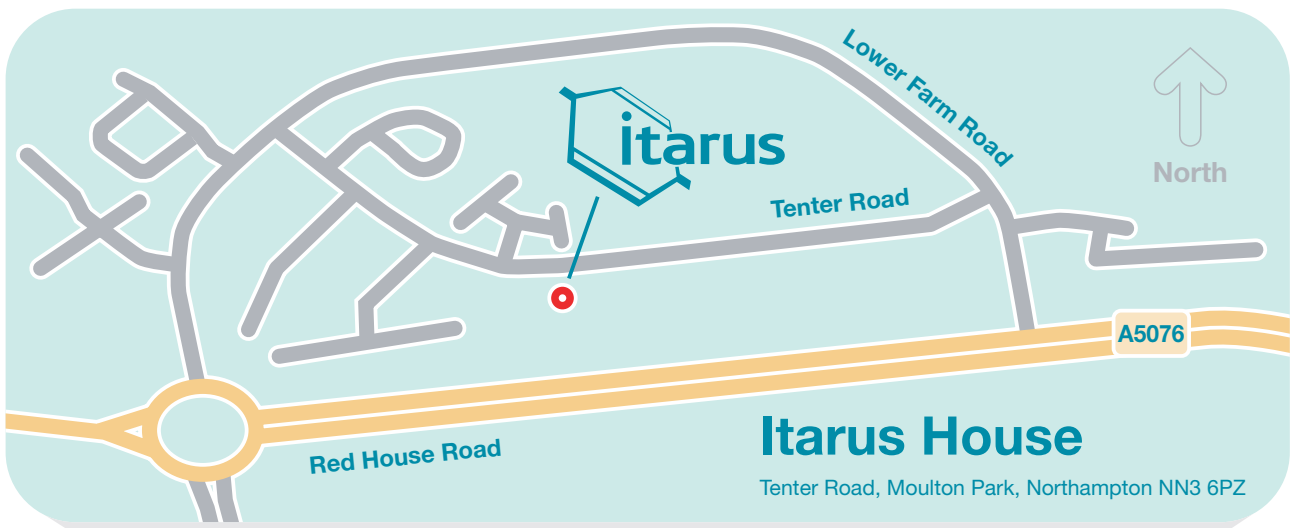

Location maps for Itarus Northampton.

Written directions for road, rail and air travel can be found on page 2.

Where to find us..

We look forward to welcoming you to Itarus Northampton, we are located to the North East of the town approximately 4 miles from the town centre on the A508 northern bypass.

By Road

From the South M1 Motorway (Luton & Heathrow)

- Exit M1 Motorway at junction 15, take A45 towards NORTHAMPTON / WELLINGBROUGH.
- Continue east on A45 and after 5 miles take the exit signposted RING ROAD / KETTERING A43.
- Turn immediately left onto A43 towards KETTERING and continue straight on at the first roundabout.
- At large roundabout take second exit signposted A508 MARKET HARBOROUGH / MOULTON PARK.
- At roundabout bear right signposted A508 MARKET HARBOROUGH.
- After sweeping left bend filter right into Lower Farm Road then the first left into Tenter Road.
- Itarus House is the distinctive white building at the top of the hill on the left hand side.

From the North M6/M1 Motorway (Birmingham & East Midlands)

- Exit motorway just before M6/M1 intersection at M1 junction 19, take A14 direction CORBY KETTERING.
- Exit A14 at junction 2 and turn right onto A508 Harborough Road direction NORTHAMPTON.
- Continue on A508 for 10 miles, straight on at 3 roundabouts until entering outskirts of Northampton.
- At first set of traffic lights turn left onto Holly Lodge Drive, signposted M1 / A43 / A45.
- Take second exit at first roundabout, then first exit at next roundabout onto Lower Farm Road.
- Take first right onto Tenter Road.
- Itarus House is the distinctive white building at the top of the hill on the right hand side.