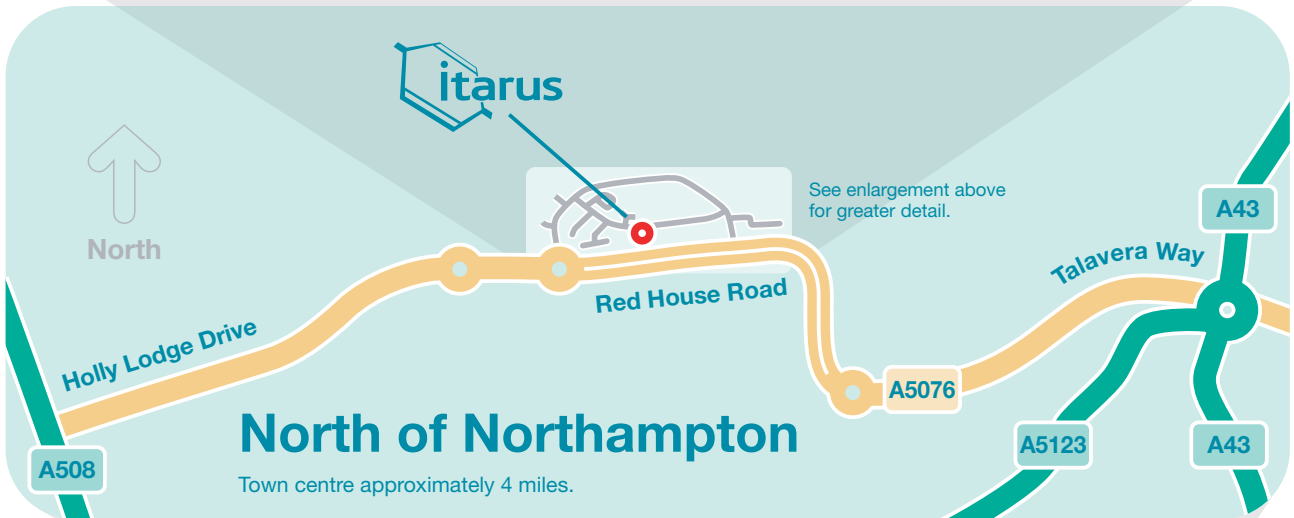

Location maps for Itarus Northampton.

Written directions for road, rail and air travel can be found on page 2.

Where to find us..

We look forward to welcoming you to Itarus Northampton, we are located to the North East of the town approximately 4 miles from the town centre on the A508 northern bypass.

By Road

From the South M1 Motorway (Luton & Heathrow)

- Exit M1 Motorway at junction 15, take A45 towards NORTHAMPTON / WELLINGBROUGH.
- Continue east on A45 and after 5 miles take the exit signposted RING ROAD / KETTERING A43.
- Turn immediately left onto A43 towards KETTERING and continue straight on at the first roundabout.
- At large roundabout take second exit signposted A508 MARKET HARBOROUGH / MOULTON PARK.
- At roundabout bear right signposted A508 MARKET HARBOROUGH.
- After sweeping left bend filter right into Lower Farm Road then the first left into Tenter Road.
- Itarus House is the distinctive white building at the top of the hill on the left hand side.

From the North M6/M1 Motorway (Birmingham & East Midlands)

- Exit motorway just before M6/M1 intersection at M1 junction 19, take A14 direction CORBY KETTERING.
- Exit A14 at junction 2 and turn right onto A508 Harborough Road direction NORTHAMPTON.
- Continue on A508 for 10 miles, straight on at 3 roundabouts until entering outskirts of Northampton.
- At first set of traffic lights turn left onto Holly Lodge Drive, signposted M1 / A43 / A45.
- Take second exit at first roundabout, then first exit at next roundabout onto Lower Farm Road.
- Take first right onto Tenter Road.
- Itarus House is the distinctive white building at the top of the hill on the right hand side.