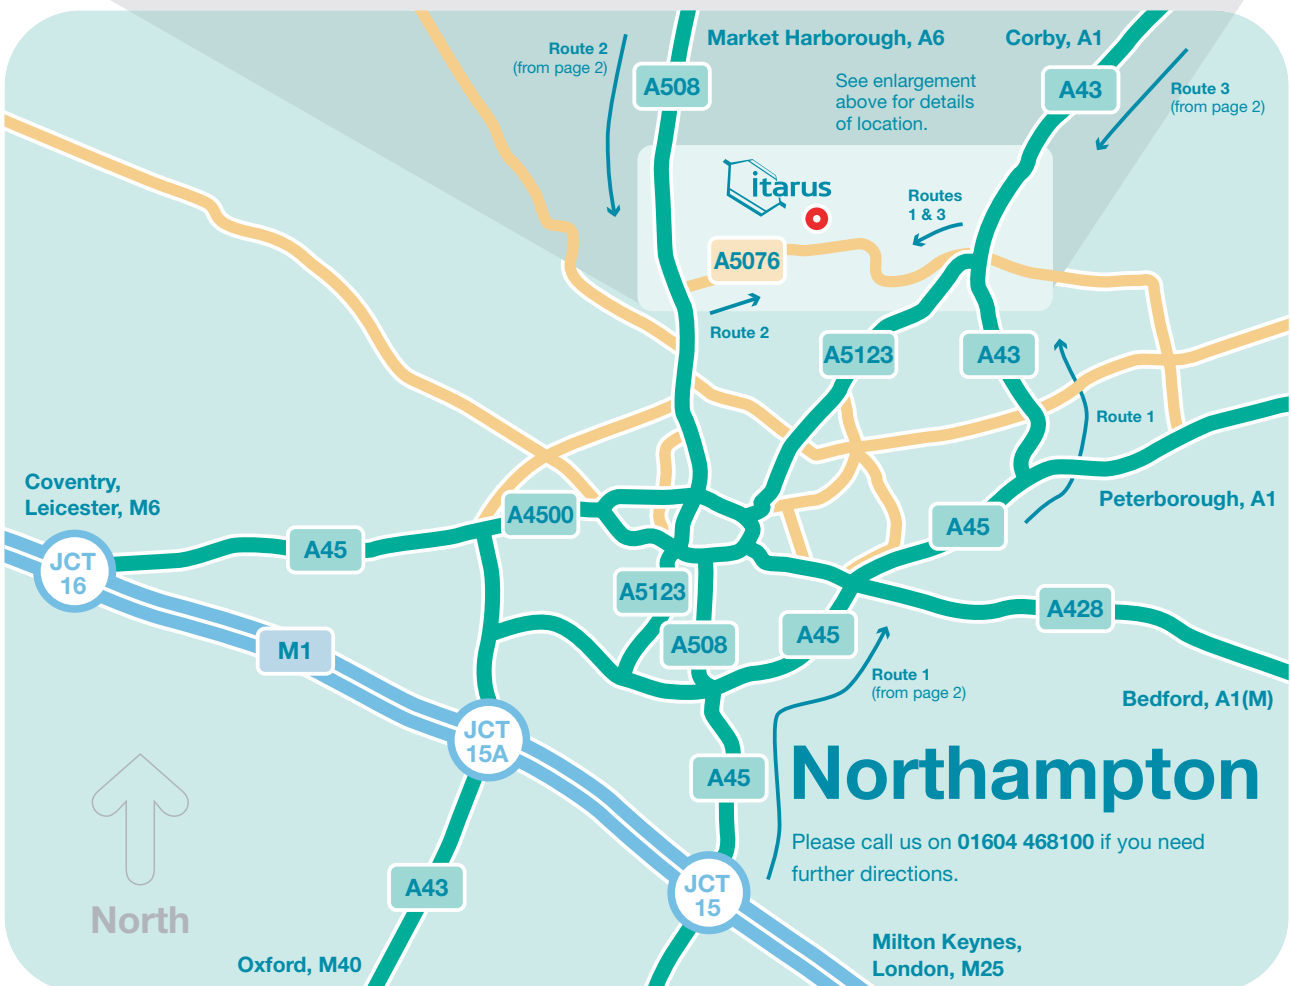

Location maps for Itarus Northampton.

Written directions for road, rail and air travel can be found on page 2.

Where to find us..

We look forward to welcoming you to Itarus Northampton, we are located to the North East of the town approximately 4 miles from the town centre on the A508 northern bypass.

By Road

From the South M1 Motorway (Luton & Heathrow)

- Exit M1 Motorway at junction 15, take A45 towards NORTHAMPTON / WELLINGBROUGH.
- Continue east on A45 and after 5 miles take the exit signposted RING ROAD / KETTERING A43.
- Turn immediately left onto A43 towards KETTERING and continue straight on at the first roundabout.
- At large roundabout take second exit signposted A508 MARKET HARBOROUGH / MOULTON PARK.
- At roundabout bear right signposted A508 MARKET HARBOROUGH.
- After sweeping left bend filter right into Lower Farm Road then the first left into Tenter Road.
- Itarus House is the distinctive white building at the top of the hill on the left hand side.

By Rail

Trains leave London Euston and take approximately 55 minutes to reach Northampton, the station is within walking distance of the town centre and only 4 miles from Itarus Northampton. A taxi rank can be found outside the main doors to the station and our offices are just a 10-15 minute journey.

By Air

Itarus Northampton is centrally located within easy reach of several major airports:

Coventry Airport - <http://www.coventryairport.co.uk/>

Total distance: 33 miles (53 km) estimated time: 45 min

London Luton - www.london-luton.co.uk