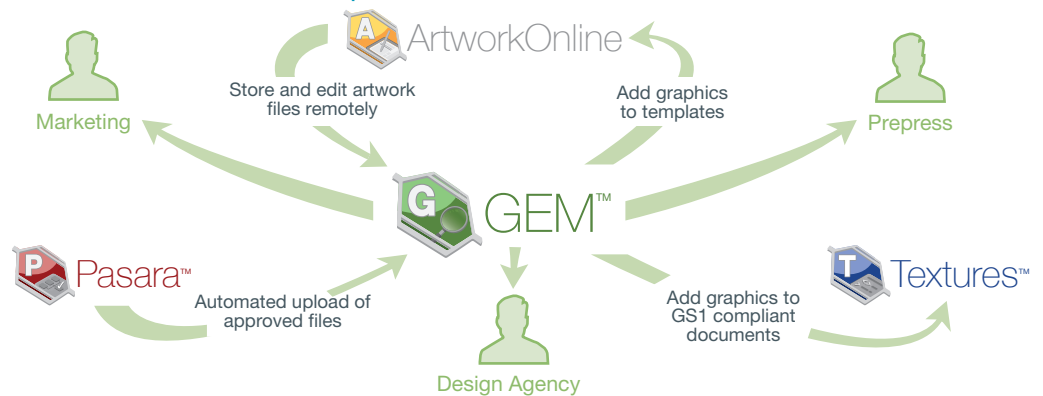

Storing everything once reduces the risk of your branded elements being incorrectly used. And re-used. And re-used...

When deployed as part of Itarus's hosted option, GEM™ delivers an enterprise level solution to each user every day for less than the price of a cup of tea! Support and maintenance is included as part of the annual subscription and regular software updates provide new features, security updates and enhancements.

Simple import tools available within the software enable you to upload multiple files and associated metadata with ease. You can transfer high volumes of files from other systems if you wish and be up and running within hours!

Stable, flexible and scalable technology that grows with you

Itarus OnlineServices is a suite of configurable and integrated software products that empower you to manage, control and automate prepress functions and in doing so deliver compliant packaging content globally at the point you need it!

Contact us at software@itarus.com or call on 01604 468100

All trademarks remain the property of their respective owners